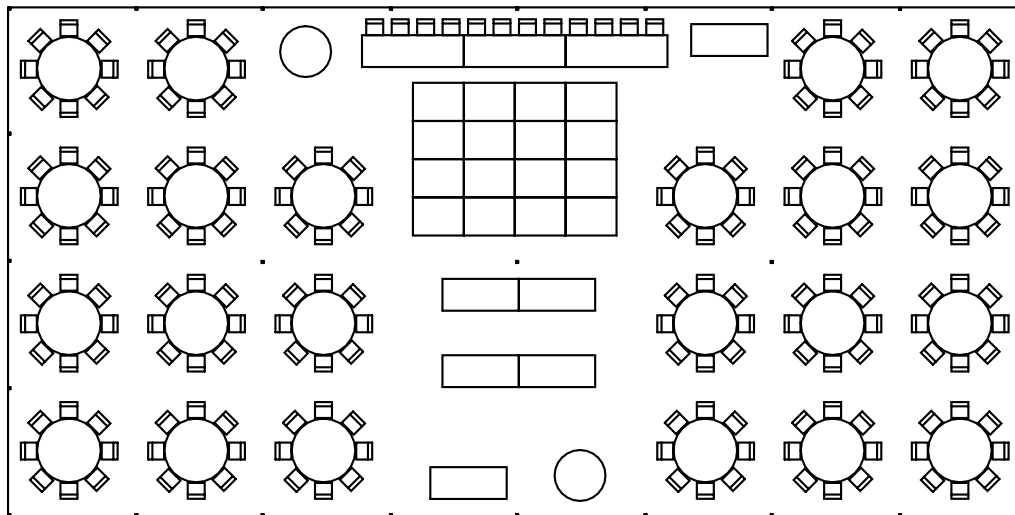

40'x80'

POLE TENT

- 12'x16' DANCE FLOOR
- 22 - 5' ROUND TABLES
- 3 - 8' BANQUET TABLES
- 6 - 6' BANQUET TABLES
- 2 - 4' ROUND TABLE
- 188 CHAIRS